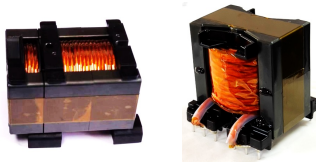

谐振变压器
LLC Transformer

高频变压器
High Freq. Transformers