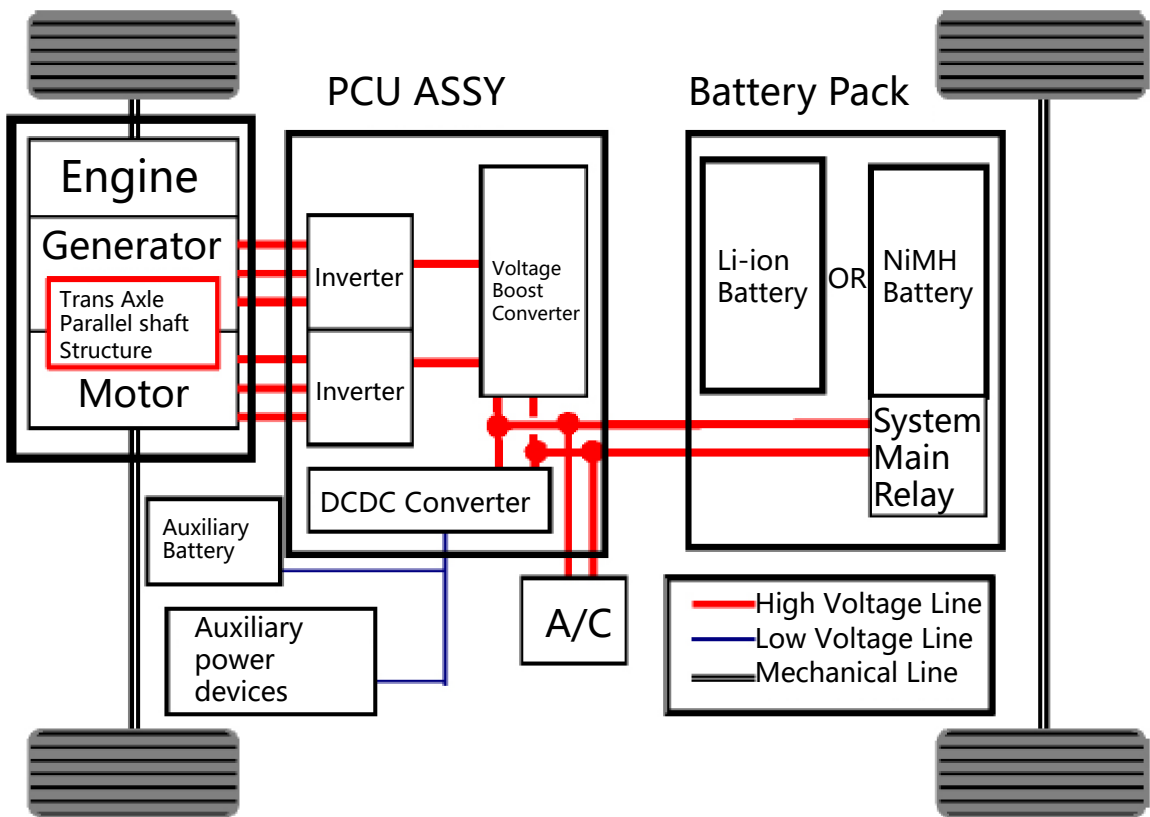

产品应用范围 Application area

➤ Air-conditioner

➤ DC-DC Converter

➤ On-board Charger

➤ Battery Management System

➤ DC-AC inverter

➤ Power Control Unit

EV/XEV车载充电器